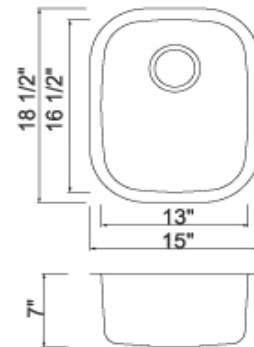

### DESCRIPTION

- Under Mount Single Bowl Bar Sink
- T-304 stainless steel
- 18 Gauge
- 18/10 Chrome-Nickel
- Bowl: 7" depth
- Offeset drain hole position
- Padded, undercoated and sound proofed.
- This drain hole accepts 3-1/2" U.S. drain fitting.
- ASME Standard A1 12.19.3-2000, CSA B45.4-2002
- Template and Clips Included.

#### • Standard Packing

	Piece	Size	G.W.	
Single Pack	1	20"x17"x9"		
Bulk Pack	80	50"x41"x50"		